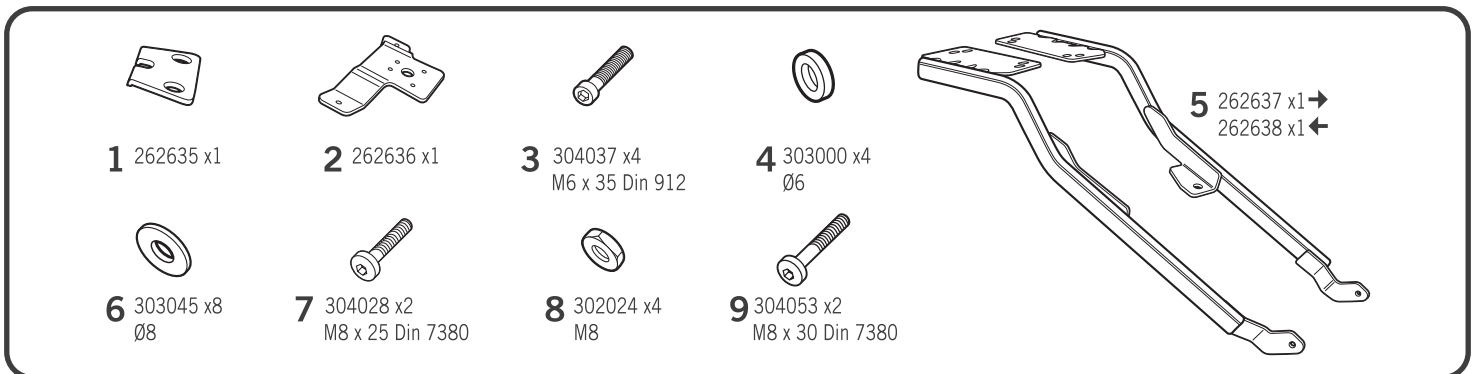

SHAD

VOGE 500 R '20 TOP MASTER VOVR50ST

! WARNING!

-Compatible with Small (D1B29PA) & Medium (D1B40PA) mounting plates.

-ATTENTION: top fitting not compatible with aluminium mounting plate (D1BTRPA) or Large mounting plate (D1B481PA).

(GB)

Do not fully tighten the screws until it is ensured that the KIT is correctly attached and aligned.

(E)

No apretar los tornillos del todo hasta asegurarse que el KIT está correctamente colocado y alineado.