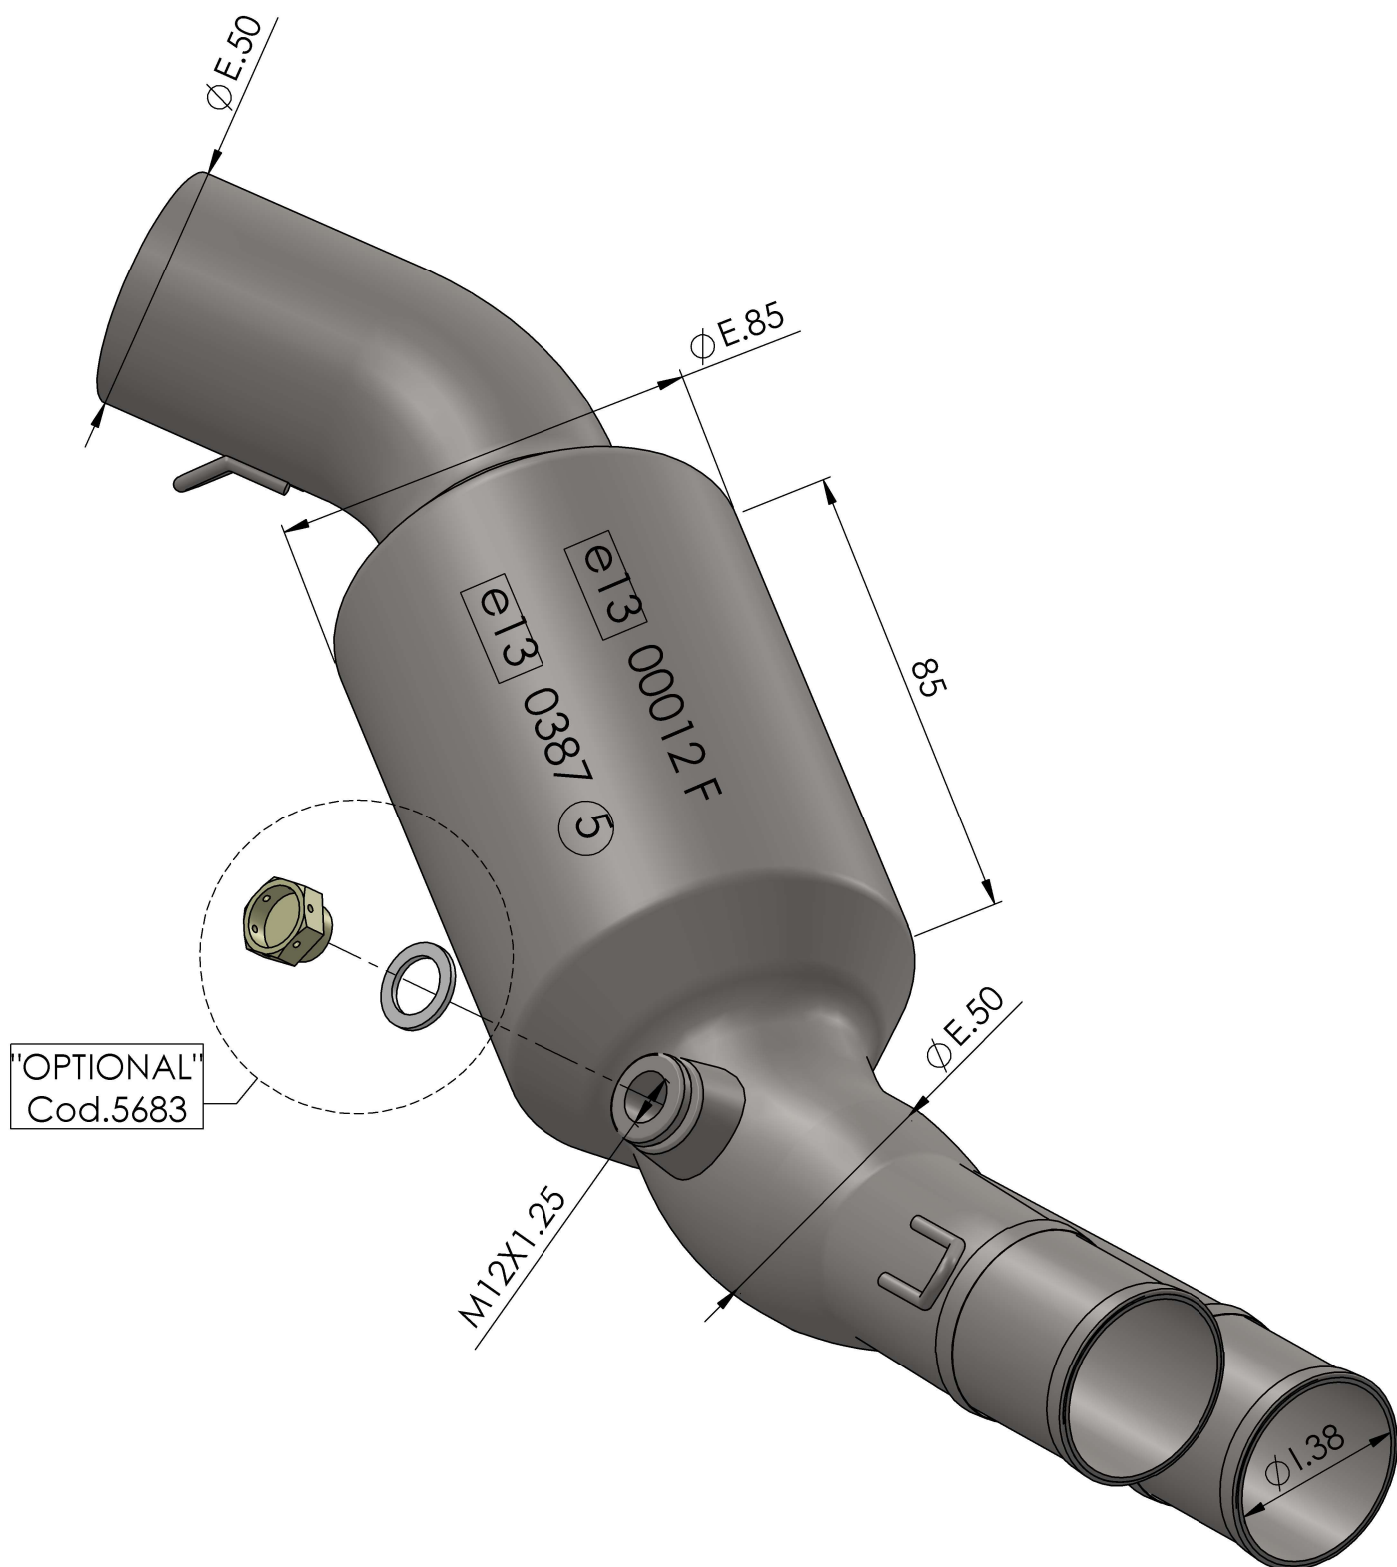

# EU-APPROVED CATALYTIC CONVERTER MANIFOLD

**ART. 16020**

YAMAHA MT07-XSR700-MT07 TRACER

SUITABLE FOR LEOVINCE ART 14251E-14251EK-14252E-14252EK