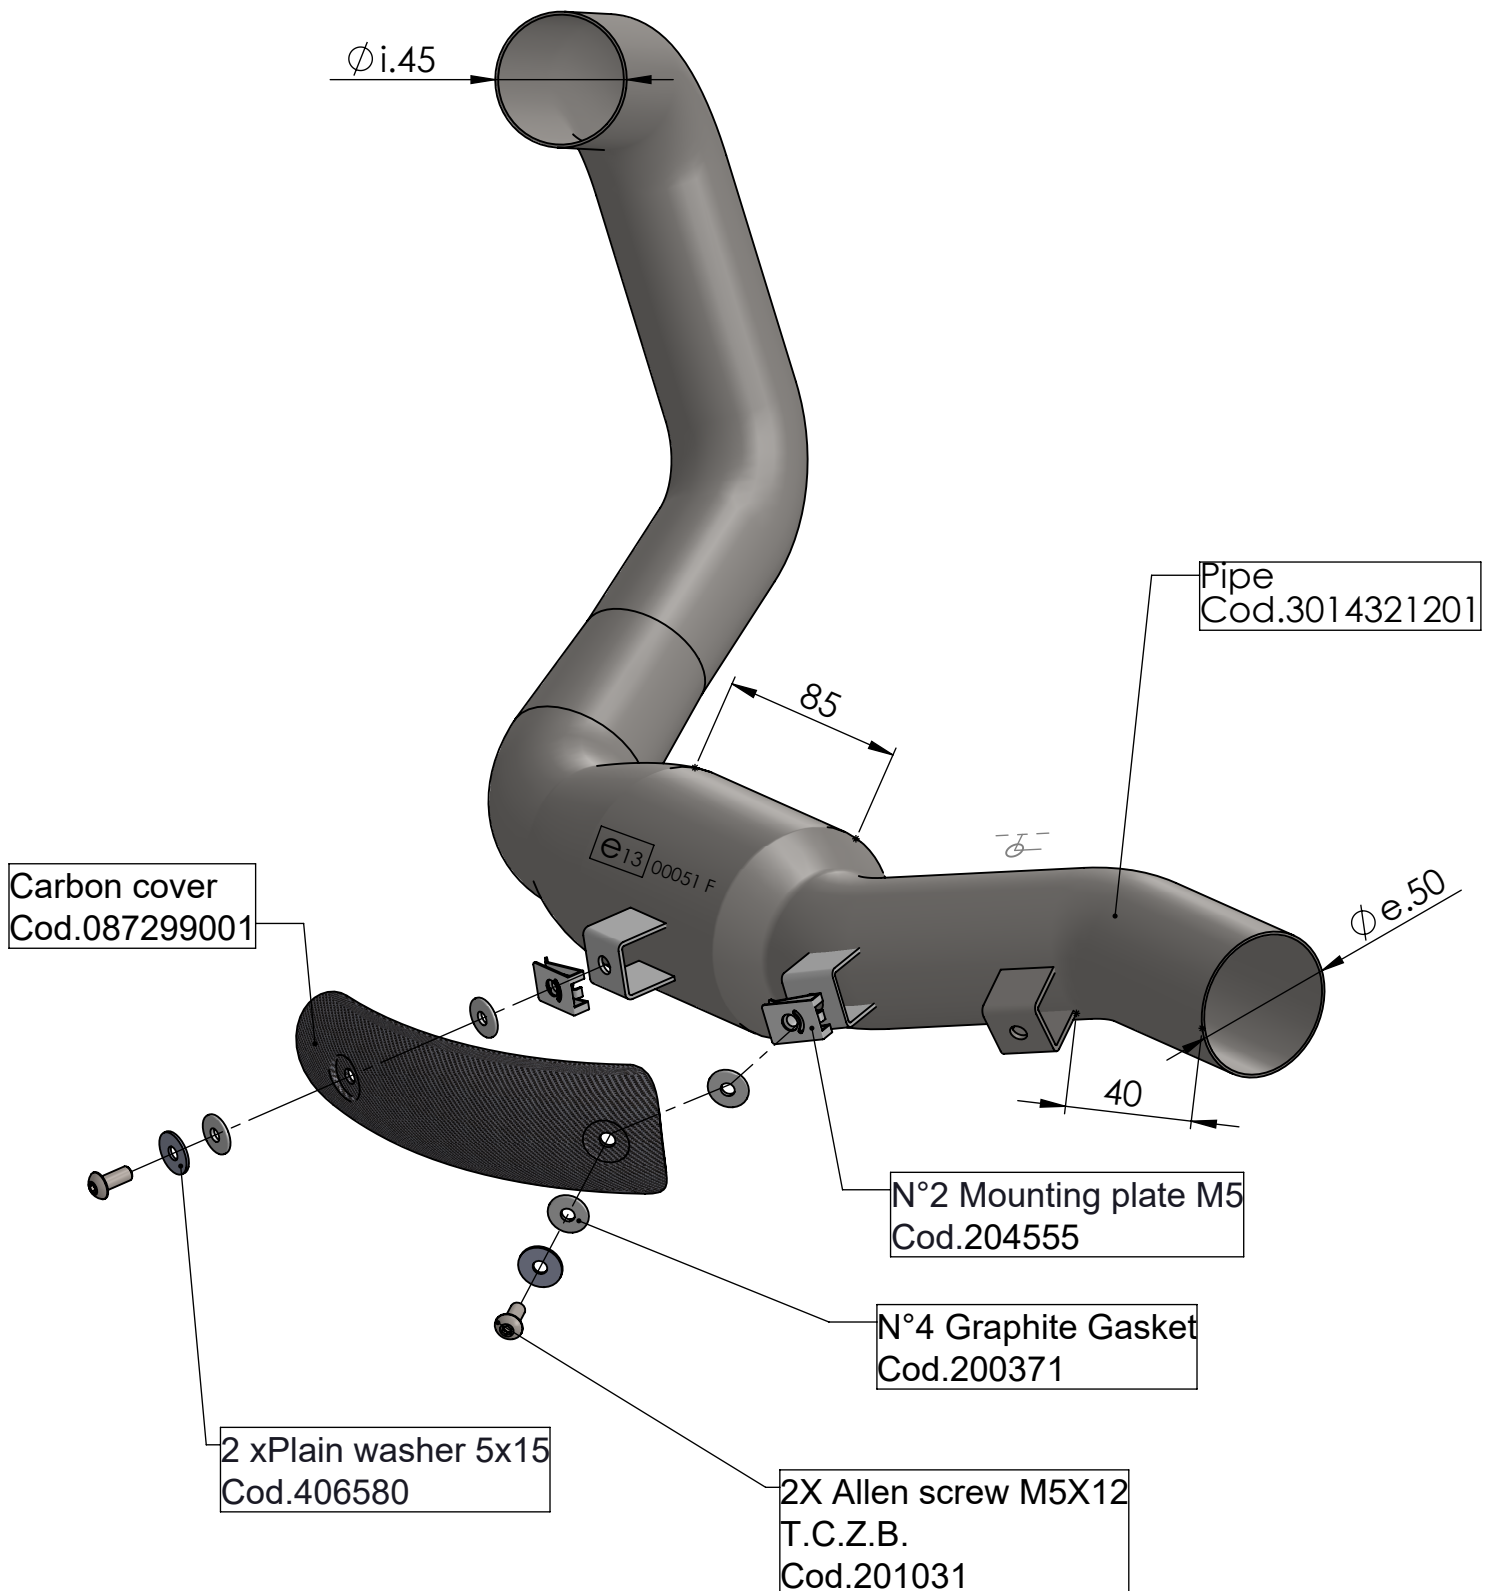

# EU-APPROVED CATALYTIC CONVERTER MANIFOLD

**ART. 16024**

SUITABLE FOR LEOVINCE ART. 14321E - 14321EK

KTM 690 ENDURO R / 690 SMC R