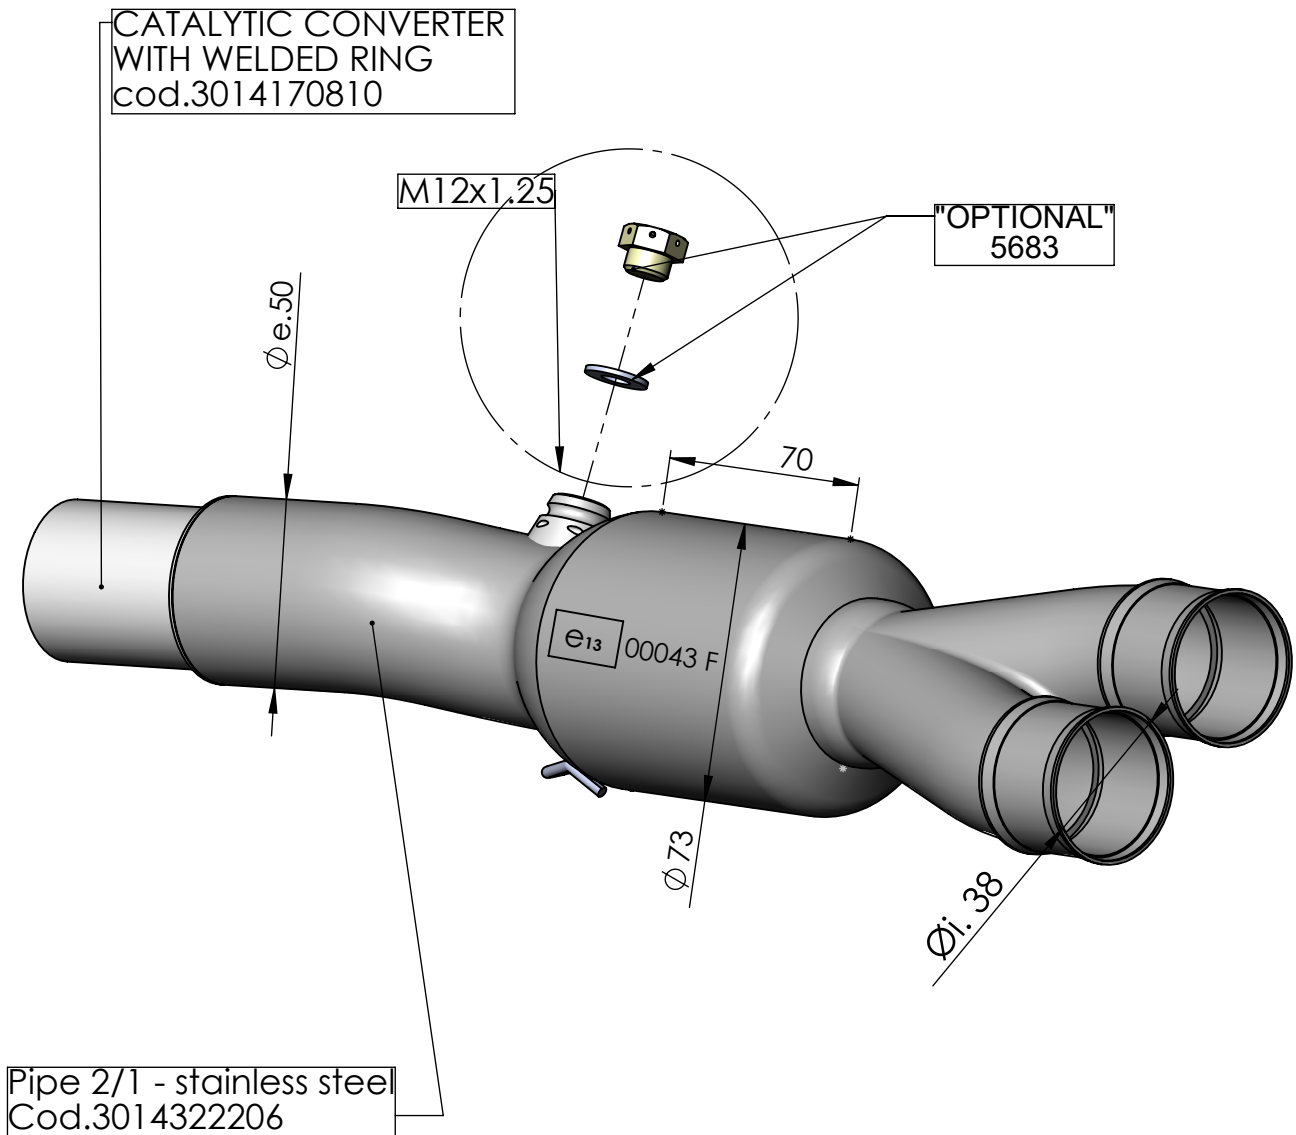

EU-APPROVED CATALYTIC CONVERTER MANIFOLD

ART. 16026

KAWASAKI VERSYS 650

SUITABLE FOR LEOVINCE ART. 14322-14322EK