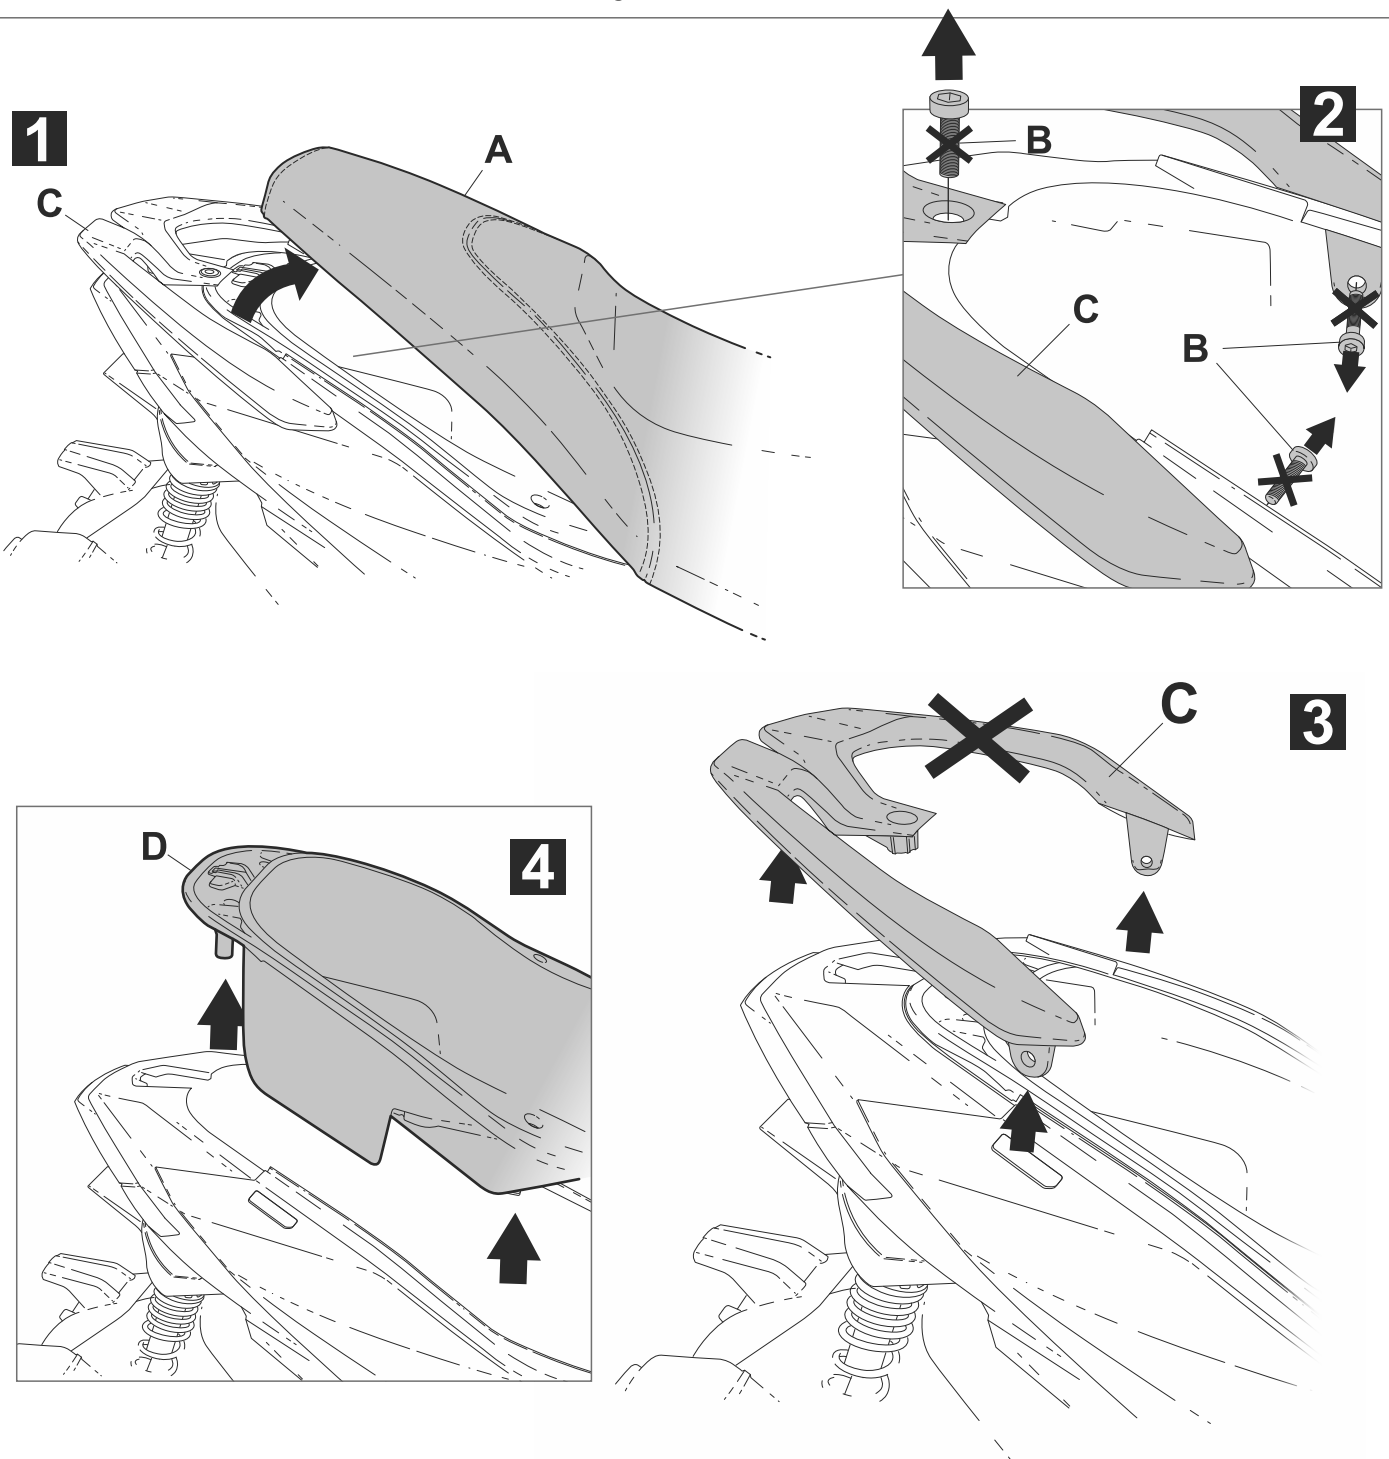

WARNING!

-Compatible with Small (D1B29PA), Medium (D1B40PA), Large mounting plate (D1B48PA) & aluminium.
-(NOTE): Compatible with TOP CASES SH26 – SH48 only.

GB Do not fully tighten the screws until it is ensured that the KIT is correctly attached and aligned.

E No apretar los tornillos del todo hasta asegurarse que el KIT está correctamente colocado y alineado.

D Ziehen Sie die Schrauben nicht ganz fest, bevor Sie sich nicht vergewissert haben, daß der Bausatz korrekt eingestellt und ausgerichtet ist.

I Non stringere del tutto le viti fin tanto non si è sicuri che il kit è collocato correttamente e allineato.

F Ne pas serrer les vis avant d'être sûr que le KIT soit correctement positionné et ajusté.