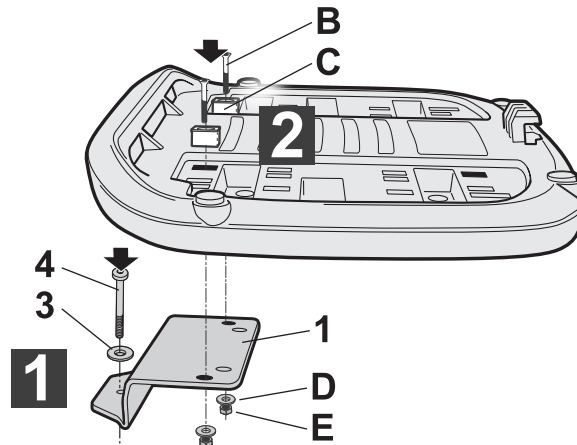

SHAD

KYMCO AGILITY S 50/125/200 '22 TOP MASTER K0GL12ST

BCN

1 263135 x1

2 260523 x1
Ø16 Ø9 x 25

3 303045 x3
Ø8

4 304172 x1
M8x70 DIN 7380

5 263136 x1

6 304211 x2
M8x15 DIN 933

WARNING!

-Compatible with Small (D1B29PA) & Medium (D1B40PA) mounting plates. (NOTE): Compatible with TOP CASES SH26 - SH47 only.
-ATTENTION: top fitting not compatible with aluminium mounting plate (D1BTRPA) or Large mounting plate (D1B481PA).

GB Do not fully tighten the screws until it is ensured that the KIT is correctly attached and aligned.

E No apretar los tornillos del todo hasta asegurarse que el KIT está correctamente colocado y alineado.

D Ziehen Sie die Schrauben nicht ganz fest, bevor Sie sich nicht vergewissert haben, daß der Bausatz korrekt eingestellt und ausgerichtet ist.

I Non stringere del tutto le viti fin tanto non si è sicuri che il kit è collocato correttamente e allineato.

F Ne pas serrer les vis avant d'être sûr que le KIT soit correctement positionné et ajusté.

B - C - D - E

COMPONENTS NOT INCLUDED
USE THOSE OF TOP CASE