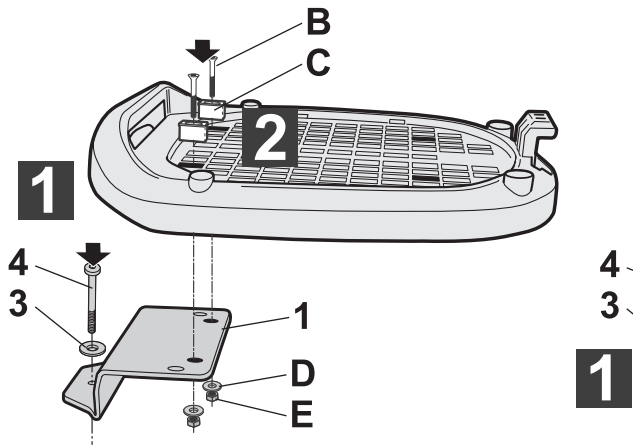

SHAD

KYMCO AGILITY S 50/125/200 '22 TOP MASTER K0GL12ST

BCN

1 263135 x1

2 260523 x1
Ø16 Ø9 x 25

3 303045 x3
Ø8

4 304172 x1
M8x70 DIN 7380

5 263136 x1

6 304211 x2
M8x15 DIN 933

WARNING!

-Compatible with Small (D1B29PA) & Medium (D1B40PA) mounting plates. (NOTE): Compatible with TOP CASES SH26 - SH47 only.
-ATTENTION: top fitting not compatible with aluminium mounting plate (D1BTRPA) or Large mounting plate (D1B481PA).

GB Do not fully tighten the screws until it is ensured that the KIT is correctly attached and aligned.

E No apretar los tornillos del todo hasta asegurarse que el KIT está correctamente colocado y alineado.

D Ziehen Sie die Schrauben nicht ganz fest, bevor Sie sich nicht vergewissert haben, daß der Bausatz korrekt eingestellt und ausgerichtet ist.

I Non stringere del tutto le viti fin tanto non si è sicuri che il kit è collocato correttamente e allineato.

F Ne pas serrer les vis avant d'être sûr que le KIT soit correctement positionné et ajusté.

B - C - D - E

COMPONENTS NOT INCLUDED
USE THOSE OF TOP CASE