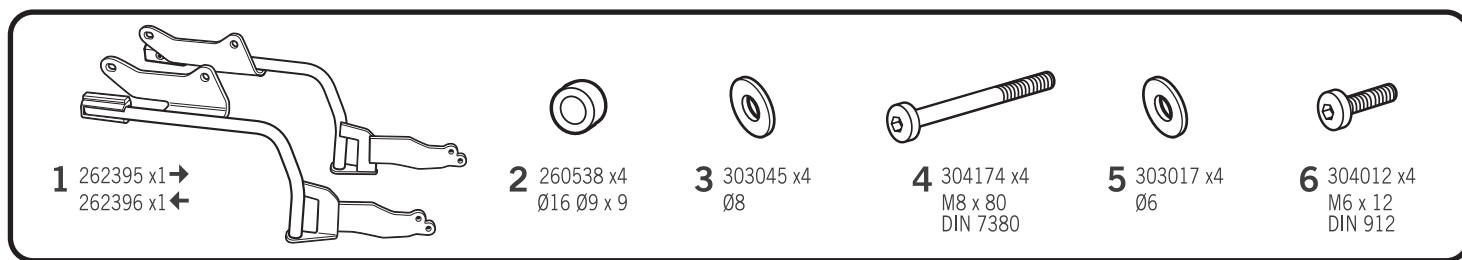

## YAMAHA NIKEN 900 '18

YONK98IF

**3P**  
SYSTEM

DESIGNED IN  
BARCELONA